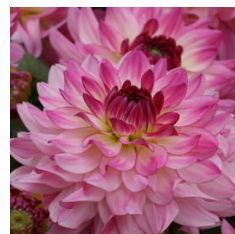

10" Annuals Spring 2024

Angelonia
Angelface® Blue

Begonia BIG™ Red
with
Bronze Leaf

Begonia BIG™ Red
with
Green Leaf

Begonia BIG™ Rose
with
Bronze Leaf

Bidens Bidy Boom
Bonfire

Cleome Senorita
Rosalita®

Coleus
ColorBlaze® Golden
Dreams™

Coleus
ColorBlaze®
Rediculous™

Coleus
ColorBlaze®
Sedona Sunset™

Coleus
ColorBlaze®
Wicked Witch™

Coleus 'Main Street
La Rambla'

Cuphea
Vermillionaire™

Dahlia
Mystic Illusion

Dahlia
Sincerity

Geranium
Calliope® Large
Dark Red