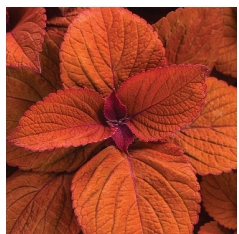

10" Annuals Spring 2024

Angelonia
Angelface® Blue

Begonia BIG™ Red
with
Bronze Leaf

Begonia BIG™ Red
with
Green Leaf

Begonia BIG™ Rose
with
Bronze Leaf

Bidens Bidy Boom
Bonfire

Cleome Senorita
Rosalita®

Coleus
ColorBlaze® Golden
Dreams™

Coleus
ColorBlaze®
Rediculous™

Coleus
ColorBlaze®
Sedona Sunset™

Coleus
ColorBlaze®
Wicked Witch™

Coleus 'Main Street
La Rambla'

Cuphea
Vermillionaire™

Dahlia
Mystic Illusion

Dahlia
Sincerity

Geranium
Calliope® Large
Dark Red