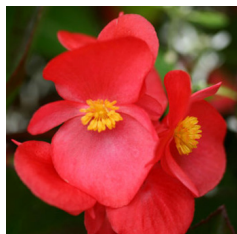

10" Annuals Spring 2024

Angelonia
Angelface® Blue

Begonia BIG™ Red
with
Bronze Leaf

Begonia BIG™ Red
with
Green Leaf

Begonia BIG™ Rose
with
Bronze Leaf

Bidens Bidy Boom
Bonfire

Cleome Senorita
Rosalita®

Coleus
ColorBlaze® Golden
Dreams™

Coleus
ColorBlaze®
Rediculous™

Coleus
ColorBlaze®
Sedona Sunset™

Coleus
ColorBlaze®
Wicked Witch™

Coleus 'Main Street
La Rambla'

Cuphea
Vermillionaire™

Dahlia
Mystic Illusion

Dahlia
Sincerity

Geranium
Calliope® Large
Dark Red