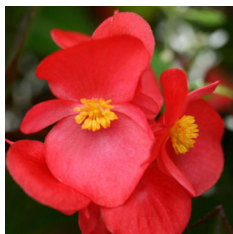

# 6" Annuals Spring 2024

Ageratum  
'Aloha Blue'

Angelonia  
Angelface® Blue

Angelonia  
Angelface® White

Begonia BIG® Red with  
Bronze Leaf

Begonia BIG® Red with  
Green Leaf

Begonia BI® Rose with  
Bronze Leaf

Begonia BIG® White  
with Green Leaf

Begonia Cocktail  
Vodka

Begonia Nightlife  
Pink

Begonia Nightlife  
White

Begonia Super Cool  
Pink

Begonia Super Cool  
Red

Begonia Super Cool  
White

Celosia  
'Dragon's Breath'