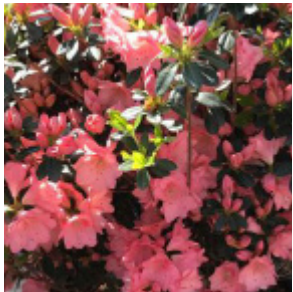

Azaleas Fall 2023/Spring 2024

'Blaauw's Pink'
Color: Pink
Zone: 6-9

'Christi Lyn'
Color: Red
Zone: 6-8

Bloom-A-Thon® Pink Double
Color: Pink
Zone: 7-9

'Doctor Henry Shroeder'
Color: Purple/Pink
Zone: 5-7

Encore® Autumn Amethyst®
Color: Purple
Zone: 6a-10b