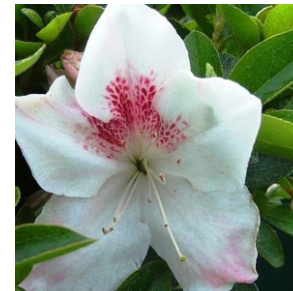

Robin Hill 'Nancy'
Color: Pink
Zone: 6-8

Satsuki 'Gyokushin'
Color: Bicolor, Pink/White
Zone: 6-9

Shammarello 'Elsie Lee'
Color: Lavender
Zone: 5-8