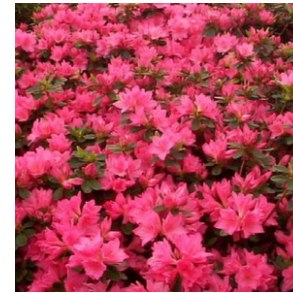

Kurume 'Tradition'
Color: Pink
Zone: 6-9