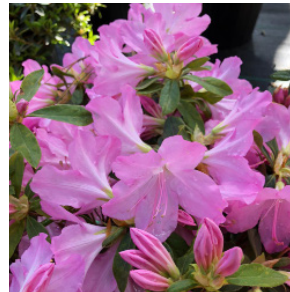

Azaleas Fall 2023/Spring 2024

'Blaauw's Pink'
Color: Pink
Zone: 6-9

'Christi Lyn'
Color: Red
Zone: 6-8

Bloom-A-Thon® Pink Double
Color: Pink
Zone: 7-9

'Doctor Henry Shroeder'
Color: Purple/Pink
Zone: 5-7

Encore® Autumn Amethyst®
Color: Purple
Zone: 6a-10b