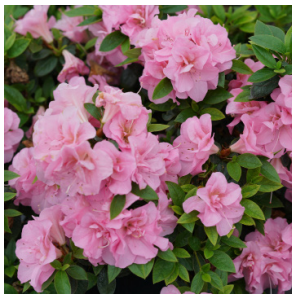

Gable 'Herbert'
Color: Purple
Zone: 6

Girard 'Crimson'
Color: Red
Zone: 5-8

Girard 'Hot Shot'
Color: Scarlet-Orange
Zone: 5-8

Girard 'Pleasant White'
Color: White
Zone: 5-8

Azaleas Fall 2023/Spring 2024

Girard 'Red'
Color: Red
Zone: 5-8

Girard 'Renee Michelle'
Color: Pink
Zone: 5-8

Girard 'Rose'
Color: Rose/Red
Zone: 5-8

Kurume 'Coral Bells'
Color: Pink
Zone: 7-9

Kurume 'Tradition'
Color: Pink
Zone: 6-9

Mucronatum
'Delaware Valley'
Color: White
Zone: 5-8