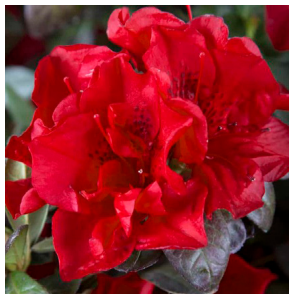

Encore® Autumn Fire®
Color: Red
Zone: 6a-10b