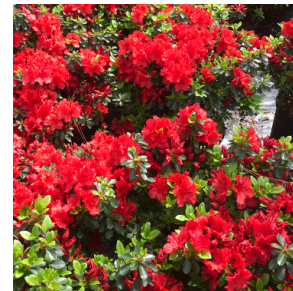

Gable 'Herbert'
Color: Purple
Zone: 6

Girard 'Crimson'
Color: Red
Zone: 5-8

Girard 'Hot Shot'
Color: Scarlet-Orange
Zone: 5-8

Girard 'Pleasant White'
Color: White
Zone: 5-8

Azaleas Fall 2023/Spring 2024

Girard 'Red'
Color: Red
Zone: 5-8