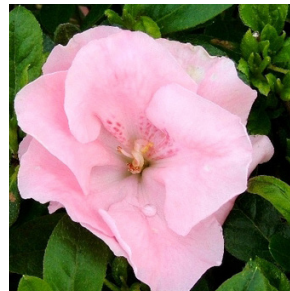

Robin Hill 'Nancy'
Color: Pink
Zone: 6-8