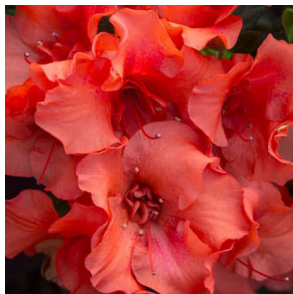

Azaleas Fall 2023/Spring 2024

'Blaauw's Pink'
Color: Pink
Zone: 6-9

'Christi Lyn'
Color: Red
Zone: 6-8

Bloom-A-Thon® Pink Double
Color: Pink
Zone: 7-9

'Doctor Henry Shroeder'
Color: Purple/Pink
Zone: 5-7

Encore® Autumn Amethyst®
Color: Purple
Zone: 6a-10b

Encore® Autumn Angel®
Color: White
Zone: 7a-10b

Encore® Autumn Bonfire®
Color: Red
Zone: 6a-10b

Encore® Autumn Embers®
Color: Red
Zone: 6b-10b

Encore® Autumn Fire®
Color: Red
Zone: 6a-10b

Encore® Autumn Lily®
Color: White
Zone: 6a-10b