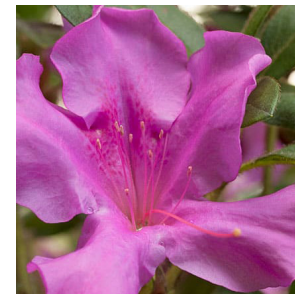

Azaleas Fall 2023/Spring 2024

'Blaauw's Pink'
Color: Pink
Zone: 6-9

'Christi Lyn'
Color: Red
Zone: 6-8

Bloom-A-Thon® Pink Double
Color: Pink
Zone: 7-9

'Doctor Henry Shroeder'
Color: Purple/Pink
Zone: 5-7

Encore® Autumn Amethyst®
Color: Purple
Zone: 6a-10b

Encore® Autumn Angel®
Color: White
Zone: 7a-10b

Encore® Autumn Bonfire®
Color: Red
Zone: 6a-10b

Encore® Autumn Embers®
Color: Red
Zone: 6b-10b

Encore® Autumn Fire®
Color: Red
Zone: 6a-10b

Encore® Autumn Lily®
Color: White
Zone: 6a-10b

Encore® Autumn Rouge®
Color: Pink
Zone: 6b-10a

Encore® Autumn Royalty®
Color: Purple
Zone: 6a-10b

Encore® Autumn Ruby®
Color: Red
Zone: 6a-10b

Encore® Autumn Twist®
Color: Bicolor, Purple/White
Zone: 6a-10b