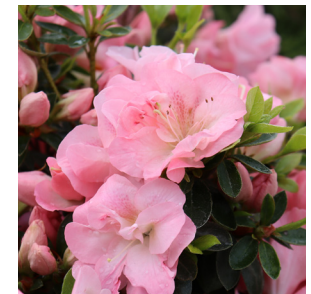

Perfecto Mundo® Pink
Carpet
Color: Pink
Zone: 6-9