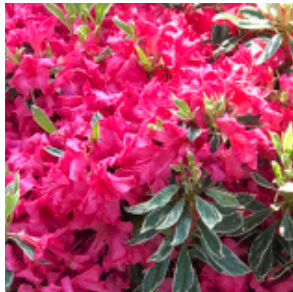

Azaleas Fall 2023/Spring 2024

'Blaauw's Pink'
Color: Pink
Zone: 6-9

'Christi Lyn'
Color: Red
Zone: 6-8

Bloom-A-Thon® Pink Double
Color: Pink
Zone: 7-9

'Doctor Henry Shroeder'
Color: Purple/Pink
Zone: 5-7

Encore® Autumn Amethyst®
Color: Purple
Zone: 6a-10b