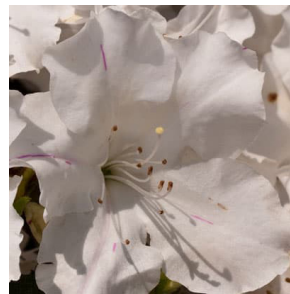

Azaleas Fall 2023/Spring 2024

'Blaauw's Pink'
Color: Pink
Zone: 6-9

'Christi Lyn'
Color: Red
Zone: 6-8

Bloom-A-Thon® Pink Double
Color: Pink
Zone: 7-9

'Doctor Henry Shroeder'
Color: Purple/Pink
Zone: 5-7

Encore® Autumn Amethyst®
Color: Purple
Zone: 6a-10b

Encore® Autumn Angel®
Color: White
Zone: 7a-10b

Encore® Autumn Bonfire®
Color: Red
Zone: 6a-10b

Encore® Autumn Embers®
Color: Red
Zone: 6b-10b

Encore® Autumn Fire®
Color: Red
Zone: 6a-10b

Encore® Autumn Lily®
Color: White
Zone: 6a-10b

Encore® Autumn Rouge®
Color: Pink
Zone: 6b-10a

Encore® Autumn Royalty®
Color: Purple
Zone: 6a-10b

Encore® Autumn Ruby®
Color: Red
Zone: 6a-10b

Encore® Autumn Twist®
Color: Bicolor, Purple/White
Zone: 6a-10b