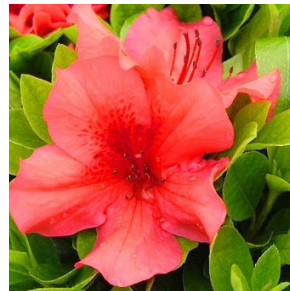

Encore® Autumn Rouge®
Color: Pink
Zone: 6b-10a

Encore® Autumn Royalty®
Color: Purple
Zone: 6a-10b

Encore® Autumn Ruby®
Color: Red
Zone: 6a-10b

Encore® Autumn Twist®
Color: Bicolor, Purple/White
Zone: 6a-10b

Gable 'Herbert'
Color: Purple
Zone: 6

Girard 'Crimson'
Color: Red
Zone: 5-8

Girard 'Hot Shot'
Color: Scarlet-Orange
Zone: 5-8

Girard 'Pleasant White'
Color: White
Zone: 5-8

Azaleas Fall 2023/Spring 2024

Girard 'Red'
Color: Red
Zone: 5-8