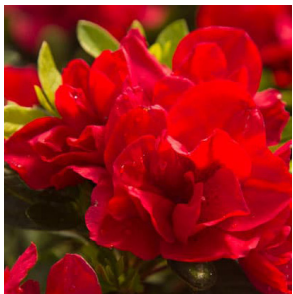

Azaleas Fall 2023/Spring 2024

'Blaauw's Pink'
Color: Pink
Zone: 6-9

'Christi Lyn'
Color: Red
Zone: 6-8

Bloom-A-Thon® Pink Double
Color: Pink
Zone: 7-9

'Doctor Henry Shroeder'
Color: Purple/Pink
Zone: 5-7

Encore® Autumn Amethyst®
Color: Purple
Zone: 6a-10b

Encore® Autumn Angel®
Color: White
Zone: 7a-10b

Encore® Autumn Bonfire®
Color: Red
Zone: 6a-10b

Encore® Autumn Embers®
Color: Red
Zone: 6b-10b

Encore® Autumn Fire®
Color: Red
Zone: 6a-10b

Encore® Autumn Lily®
Color: White
Zone: 6a-10b