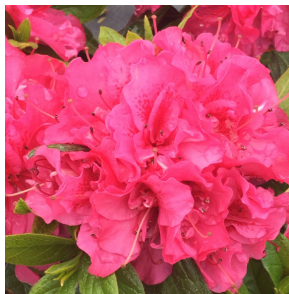

Perfecto Mundo®
Double Dark Pink
Color: Pink
Zone: 6-9