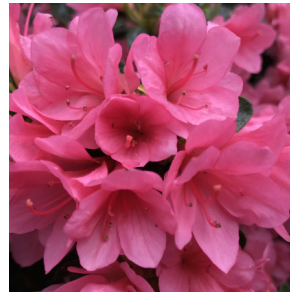

Kurume 'Coral Bells'
Color: Pink
Zone: 7-9