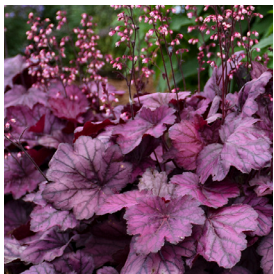

Heuchera 'Midnight  
Rose'  
Sun to Shade

Heuchera Northern  
Exposure™ Black  
Sun to Shade

Heuchera Northern  
Exposure™ Red  
Sun to Shade

Heuchera Northern  
Exposure™ Sienna  
Part Sun to Shade

Heuchera Northern  
Exposure™ Silver  
Part Sun to Shade

# Heuchera & Heucherella Fall 2023/Spring 2024

Heuchera 'Palace Purple'  
Sun to Shade

Heuchera 'Paris'  
Part Sun to Shade

Heuchera 'Plum Pudding'  
Part Sun to Shade

Heuchera 'Southern Comfort'  
Sun to Part Sun

Heuchera 'Sugar Plum'  
Sun to Part Sun

Heuchera 'Sweet Tart'  
Part Sun to Shade

Heuchera 'Timeless Night'  
Part Sun to Shade

Heuchera 'Wild Rose'  
Sun to Shade

Heucherella 'Gold Zebra'  
Part Sun to Shade