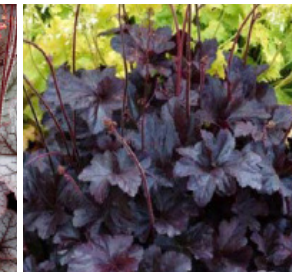

Heuchera 'Georgia  
Peach'  
Sun to Shade

Heuchera 'Glitter'  
Sun to Shade

Heuchera 'Green Spice'  
Part Sun to Shade

Heuchera 'Guacamole'  
Part Sun to Shade

Heuchera 'High Hopes'  
Part Sun to Shade

Heuchera 'Magma'  
Sun to Shade

Heuchera 'Midnight  
Rose'  
Sun to Shade

Heuchera Northern  
Exposure™ Black  
Sun to Shade

Heuchera Northern  
Exposure™ Red  
Sun to Shade

Heuchera Northern  
Exposure™ Sienna  
Part Sun to Shade

Heuchera Northern  
Exposure™ Silver  
Part Sun to Shade