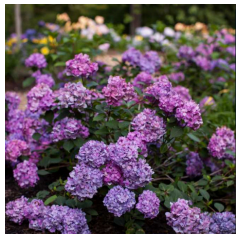

Color Choice®
Let's Dance®
Sky View™

Color Choice®
Wee Bit Giddy®

Double Delights™
Wedding Gown

Double Delights™
Star Gazer

Endless
Summer® Bloom-
struck®

Endless
Summer®
Pop Star™

Endless
Summer®
Summer Crush®

Endless Summer®
The Original

Hydrangea Fall 2023/Spring 2024

paniculata

Color Choice®
Bobo®

Color Choice®
Fire Light
Tidbit®

Color Choice®
'Limelight'

Color Choice®
Limelight Prime®

Color Choice®
Little Lime®