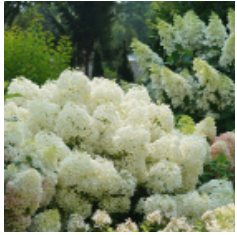

Color Choice®
Let's Dance®
Sky View™

Color Choice®
Wee Bit Giddy®

Double Delights™
Wedding Gown

Double Delights™
Star Gazer

Endless
Summer® Bloom-
struck®

Endless
Summer®
Pop Star™

Endless
Summer®
Summer Crush®

Endless Summer®
The Original

Hydrangea Fall 2023/Spring 2024

paniculata

Color Choice®
Bobo®

Color Choice®
Fire Light
Tidbit®

Color Choice®
'Limelight'

Color Choice®
Limelight Prime®

Color Choice®
Little Lime®

Color Choice®
Little Lime
Punch™

Color Choice®
Pinky Winky®

Color Choice®
Pinky Winky
Prime™

Color Choice®
Puffer Fish™

Color Choice®
Quick Fire Fab®

Color Choice®
Tiny Quick Fire®

Ruby Snow

quercifolia

'Alice'

'Munchkin'

'Ruby Slippers'

'Snow Queen'

'Snowcicle'

Color Choice®
Gatsby Gal®

Color Choice® Tuff
Stuff Top Fun™

serrata