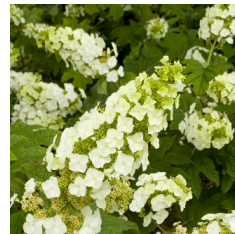

Endless Summer®
The Original

Hydrangea Fall 2023/Spring 2024

paniculata

Color Choice®
Bobo®

Color Choice®
Fire Light
Tidbit®

Color Choice®
'Limelight'

Color Choice®
Limelight Prime®

Color Choice®
Little Lime®

Color Choice®
Little Lime
Punch™

Color Choice®
Pinky Winky®

Color Choice®
Pinky Winky
Prime™

Color Choice®
Puffer Fish™

Color Choice®
Quick Fire Fab®

Color Choice®
Tiny Quick Fire®

Ruby Snow

quercifolia

'Alice'

'Munchkin'

'Ruby Slippers'

'Snow Queen'

'Snowcicle'

Color Choice®
Gatsby Gal®

Color Choice® Tuff
Stuff Top Fun™

serrata