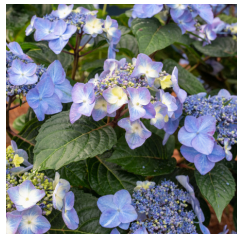

Color Choice®
Let's Dance®
Sky View™

Color Choice®
Wee Bit Giddy®

Double Delights™
Wedding Gown

Double Delights™
Star Gazer

Endless
Summer® Bloom-
struck®

Endless
Summer®
Pop Star™

Endless
Summer®
Summer Crush®

Endless Summer®
The Original

Hydrangea Fall 2023/Spring 2024

paniculata

Color Choice®
Bobo®

Color Choice®
Fire Light
Tidbit®

Color Choice®
'Limelight'

Color Choice®
Limelight Prime®

Color Choice®
Little Lime®