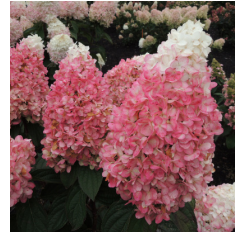

Color Choice®
Little Lime
Punch™

Color Choice®
Pinky Winky®

Color Choice®
Pinky Winky
Prime™

Color Choice®
Puffer Fish™

Color Choice®
Quick Fire Fab®

Color Choice®
Tiny Quick Fire®

Ruby Snow

quercifolia

'Alice'

'Munchkin'

'Ruby Slippers'

'Snow Queen'

'Snowcicle'

Color Choice®
Gatsby Gal®

Color Choice® Tuff
Stuff Top Fun™

serrata