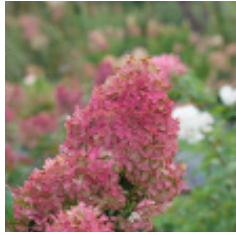

Color Choice®
Little Lime
Punch™

Color Choice®
Pinky Winky®

Color Choice®
Pinky Winky
Prime™

Color Choice®
Puffer Fish™

Color Choice®
Quick Fire Fab®

Color Choice®
Tiny Quick Fire®

Ruby Snow

quercifolia

'Alice'

'Munchkin'

'Ruby Slippers'

'Snow Queen'

'Snowcicle'

Color Choice®
Gatsby Gal®

Color Choice® Tuff
Stuff Top Fun™

serrata