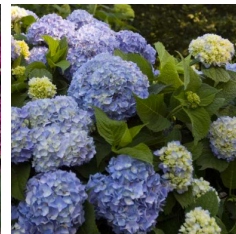

Color Choice®
Let's Dance®
Sky View™

Color Choice®
Wee Bit Giddy®

Double Delights™
Wedding Gown

Double Delights™
Star Gazer

Endless
Summer® Bloom-
struck®

Endless
Summer®
Pop Star™

Endless
Summer®
Summer Crush®

Endless Summer®
The Original

Hydrangea Fall 2023/Spring 2024

paniculata

Color Choice®
Bobo®

Color Choice®
Fire Light
Tidbit®

Color Choice®
'Limelight'

Color Choice®
Limelight Prime®

Color Choice®
Little Lime®