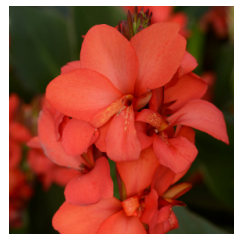

Tender Perennials Spring 2024

Alocasia
'Calidora'

Caladium
'Carolyn Wharton'

Caladium 'Moonlight'

Caladium
'Frog in a Blender'

Caladium
'Miss Muffet'

Caladium
'Royal Flush'

Caladium
'Spring Fling'

Caladium
'Strawberry Star'

Caladium 'White
Christmas'

Canna Cannova®
Bronze Orange

Canna Cannova®
Bronze Scarlet

Canna Cannova®
Scarlet

Canna Cannova®
Red Golden Flame

Canna Cannova®
Yellow

Canna 'Pretoria'

Canna
'Red Velvet'

Canna 'Tenerife'

Colocasia esculenta
'Black Coral'

Colocasia gigantea
Thailand Giant Strain

Photo courtesy of
PlantHaven International,
planthaven.com

Colocasia 'Waikiki'

Cyperus papyrus
Prince Tut®