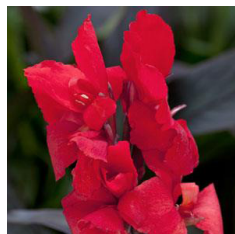

Tender Perennials Spring 2024

Alocasia
'Calidora'

Caladium
'Carolyn Wharton'

Caladium 'Moonlight'

Caladium
'Frog in a Blender'

Caladium
'Miss Muffet'

Caladium
'Royal Flush'

Caladium
'Spring Fling'

Caladium
'Strawberry Star'

Caladium 'White
Christmas'

Canna Cannova®
Bronze Orange

Canna Cannova®
Bronze Scarlet

Canna Cannova®
Scarlet

Canna Cannova®
Red Golden Flame

Canna Cannova®
Yellow

Canna 'Pretoria'

Canna
'Red Velvet'

Canna 'Tenerife'

Colocasia esculenta
'Black Coral'

Colocasia gigantea
Thailand Giant Strain

Photo courtesy of
PlantHaven International,
planthaven.com

Colocasia 'Waikiki'

Cyperus papyrus
Prince Tut®