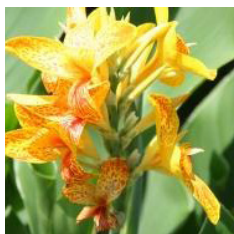

Tender Perennials Spring 2024

Alocasia
'Calidora'

Caladium
'Carolyn Wharton'

Caladium 'Moonlight'

Caladium
'Frog in a Blender'

Caladium
'Miss Muffet'

Caladium
'Royal Flush'

Caladium
'Spring Fling'

Caladium
'Strawberry Star'

Caladium 'White
Christmas'

Canna Cannova®
Bronze Orange

Canna Cannova®
Bronze Scarlet

Canna Cannova®
Scarlet

Canna Cannova®
Red Golden Flame

Canna Cannova®
Yellow

Canna 'Pretoria'

Canna
'Red Velvet'

Canna 'Tenerife'

Colocasia esculenta
'Black Coral'

Colocasia gigantea
Thailand Giant Strain

Photo courtesy of
PlantHaven International,
planthaven.com

Colocasia 'Waikiki'

Cyperus papyrus
Prince Tut®